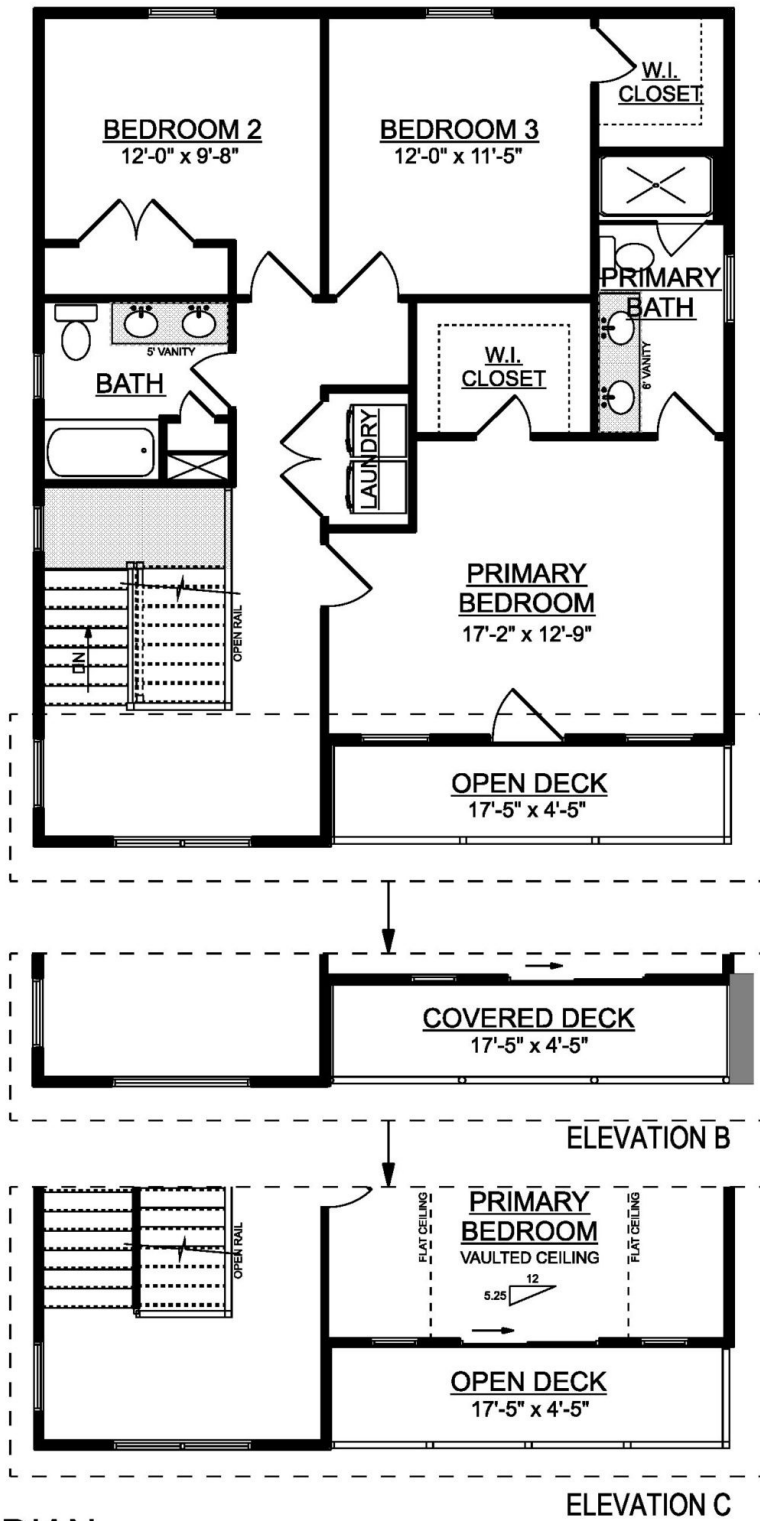

THE MERIDIAN
WALKOUT BASEMENT

**OPT. DECK/PATIO
(OPT. COVERED/
SCREENED)
12'-0" x 8'-0"**

ELEVATION B

ELEVATION C

THE MERIDIAN
FIRST FLOOR

THE MERIDIAN

SECOND FLOOR