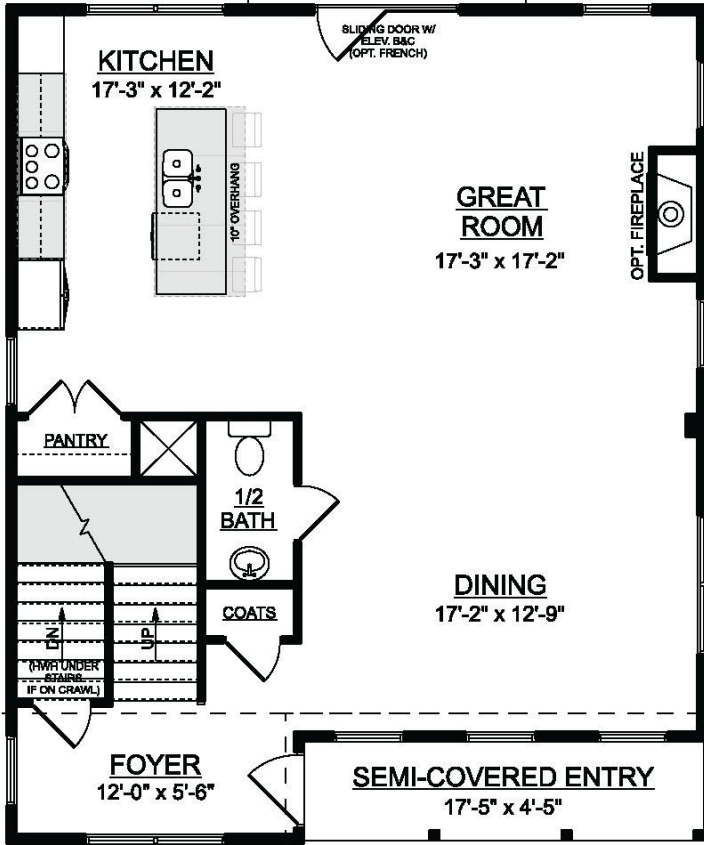

THE MERIDIAN
WALKOUT BASEMENT

**OPT. DECK/PATIO
(OPT. COVERED/
SCREENED)
12'-0" x 8'-0"**

ELEVATION B

ELEVATION C

THE MERIDIAN
FIRST FLOOR

THE MERIDIAN

SECOND FLOOR